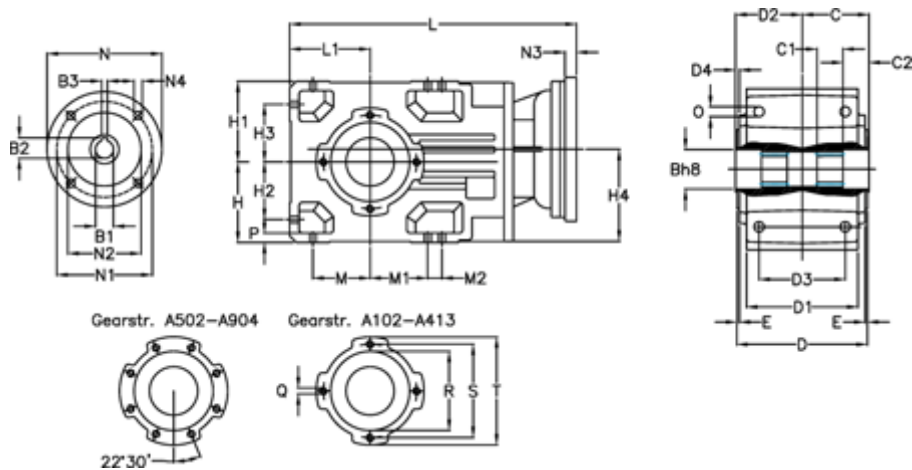

# Data Sheet

Article number: 29600200547230  
 Description: Bevel helical gearbox  
 A202UV-5,4-P80B5

## Measures

B = 35	D1 = 110	H2 = 60.0	N = 200	R = 95
B1 = 19	D2 = 70	H3 = 60.0	N1 = 165	S = 115
B2 = 21.8	D3 = 90	H4 = 93.0	N2 = 130	T = 140
B3 = 6	d4 = 4.5	L = 325.5	N3 = -	
C = 70.0	Description = A202UV-xx-P80 B5	L1 = 80	N4 = M10x12	
C1 = 30	E = 3.0	M = 60.0	O = 9.5	
C2 = 18.5	H = 80	M1 = 60.0	P = 9	
D = 136	H1 = 80	M2 = -	Q = M8x15	